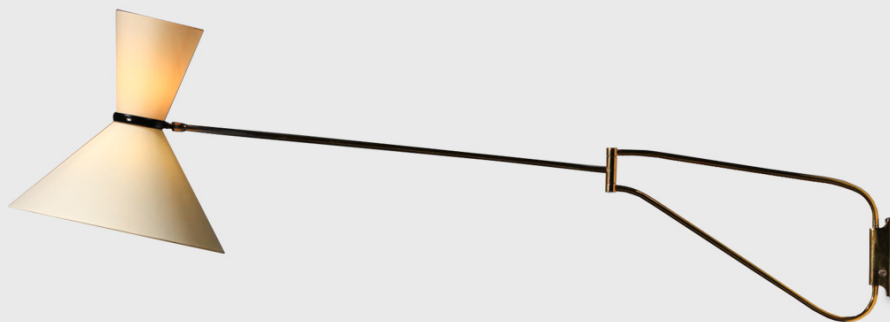

SIDE GALLERY

MAURICE FLACHET

Wall Lamp model "Diabolo"
Manufactured by Marcel Guillermand
France, 1950s
Brass

Measurements
165 x 42d x 40h cm
65 x 16,5d x 15,7h in

Provenance
Private collection, Stockholm