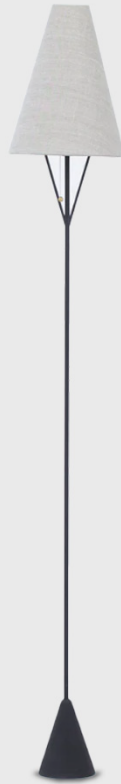

SIDE GALLERY

ASEA

Floor Lamp

Manufactured by ASEA
Finland, 1950s
Metal, Linen

Measurements

23 cm diameter x 150h cm
9,1 in diameter x 59,1h in

Details

Manufacturer's stamp