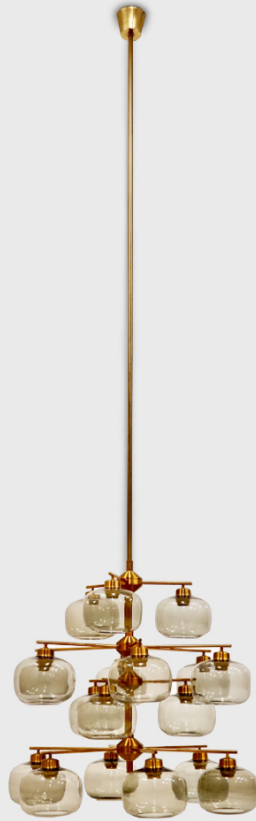

SIDE GALLERY

HOLGER JOHANSSON

Ceiling Light

Manufactured by Westal.
Sweden, 1960s.
Brass, glass.

Measurements

80 ø x 260h cm
31,5 ø x 102,4h in

Biography

Holger Johansson was the founder of *Westal*, who introduced novel industrial developments such as the incorporation of lighting in Småland's outbuildings in the early 1940s. In 1947, Holger Johansson founded *Habo Elarmaturer*, which produced decorative interior lighting for domestic use, and also the *Habo-mattan* company, both located in Habo.