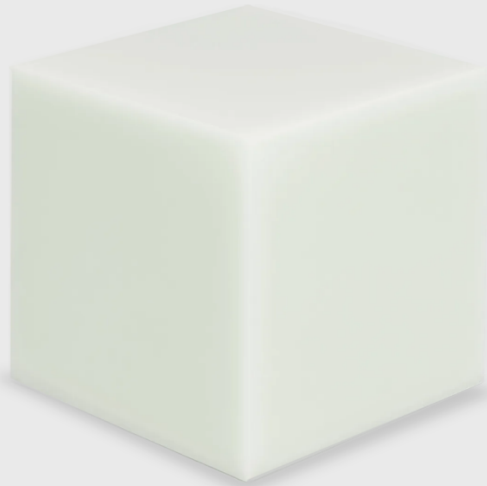

# SIDE GALLERY

SABINE MARCELIS (1985-)

## Cube model "Ice Mint"

From the series "Candy Cubes"  
Manufactured by Sabine Marcelis  
Produced for SIDE GALLERY  
Rotterdam, The Netherlands 2022  
High polished single cast resin

## Measurements

60 cm x 60 cm x 30h cm.  
23,62 in x 23,62 in x 11,81h in.

50 cm x 50 cm x 50h cm.  
19,68 in x 19,68 in x 19,68h in.

60 cm x 60 cm x 60h cm.  
23,62 in x 23,62 in x 23,62h in.

Also available in custom sizes.

## Concept

Seemingly solid objects with a magical glowing edge. The unique translucent and highly polished properties of the cast resin give a magical effect to these multifunctional pieces.