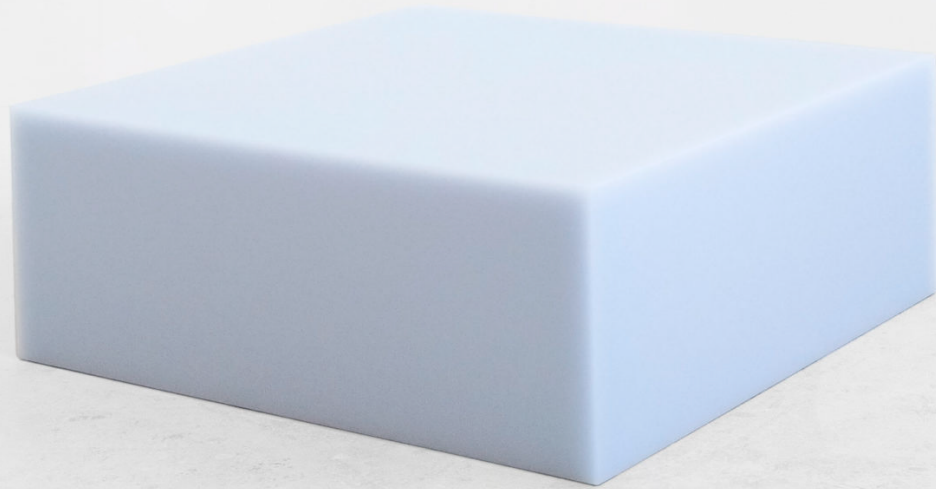

SIDE GALLERY

SABINE MARCELIS (1985-)

Coffee table

From the series "Candy Cubes"
Manufactured by Sabine Marcelis
Produced for SIDE GALLERY
Rotterdam, The Netherlands 2020
High polished single cast resin

Measurements

120 cm x 120 cm x 34h cm.
47,24 in x 47,24 in x 13,38h in.

Also available in custom sizes

Concept

Seemingly solid objects with a magical glowing edge. The unique translucent and highly polished properties of the cast resin give a magical effect to these multifunctional pieces.