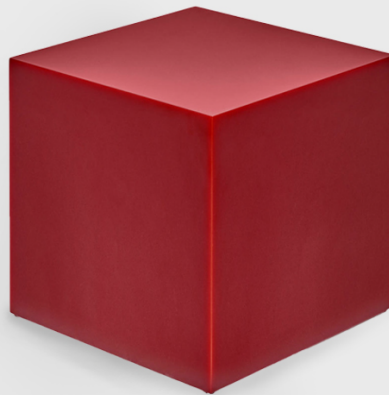

SIDE GALLERY

SABINE MARCELIS (1985-)

Tomato Candy cube

Manufactured by Sabine Marcelis
Produced for SIDE GALLERY
Rotterdam, The Netherlands 2017
High polished single cast resin.

Measurements

60 cm x 60 cm x 30h cm.
23,62 in x 23,62 in x 11,81h in.

50 cm x 50 cm x 50h cm.
19,68 in x 19,68 in x 19,68h in.

60 cm x 60 cm x 60h cm.
23,62 in x 23,62 in x 23,62h in.

Also available in custom sizes.

Concept

Seemingly solid objects with a magical glowing edge. The unique translucent and highly polished properties of the cast resin give a magical effect to these multifunctional pieces.