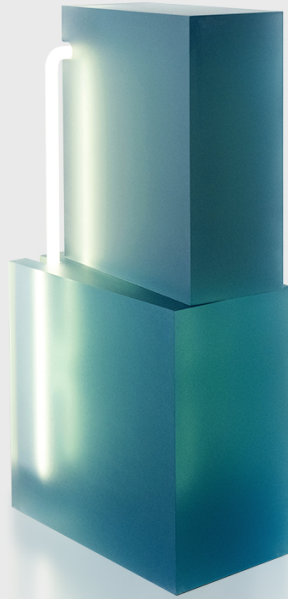

SIDE GALLERY

SABINE MARCELIS (1984-)

Table lamp model "Totem"

Manufactured by Sabine Marcelis
Produced in exclusive for SIDE GALLERY
Rotterdam, The Netherlands 2021
Resin, Neon (+transformer)

Measurements

30 cm x 17 cm x 60h cm
11,81 in x 6,69 in x 23,62h in

Edition

Limited edition of 12 + 2AP

Bio

Sabine Marcelis is a Dutch designer based in Rotterdam, The Netherlands. A studio for material, installation and object design. Forever in search of magical moments within materiality and manufacturing processes to create unexpected experiences.

Sabine Marcelis graduated from the Design Academy of Eindhoven in 2011, began working as an independent designer within the fields of product, installation and spacial design with a strong focus on materiality. Her work is characterized by pure forms which highlight material properties, being considered her designs to be true sensorial experiences and not simple static works.