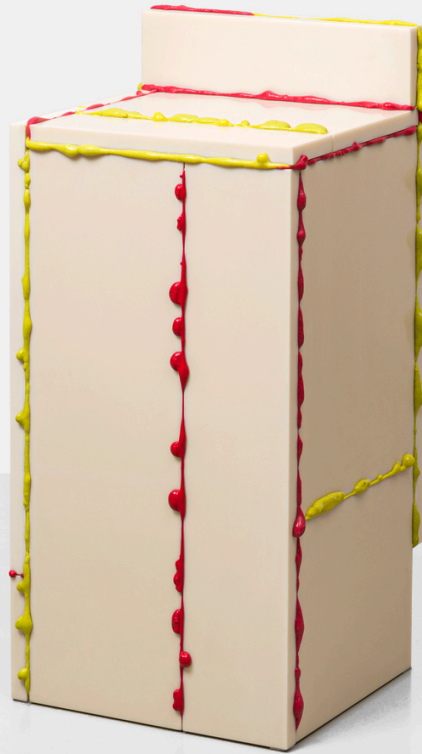

SIDE GALLERY

DONGHOON SOHN

Bar Stool

From "BSP" series
Manufactured by Donghoon Sohn
Produced for Side Gallery
Seoul (Korea), 2021
By product, solvent, plastic

Measurements

43 cm x 43 cm x 83 cm (seat height)
94.5 cm total height
16,92 in x 16,92 in x 32, 67 in x 37,2 in

Edition

Unique Piece

Concept

Defined by the exploration of new possibilities, Sohn's design process is a combination of planned processes and imminent variables. The B.S.P series, is a collection derived from researching different ways to incorporate byproducts of the design process into the final work. The name of the series was inspired by the abbreviation of the B.L.T club sandwich. B.S.P stands for byproduct, Solvent, Plastic, the three materials used to create the collection. Although the series is largely made of virgin plastic blocks, instead of being held together by glue or resin, the blocks are stuck together by the use of acrylonitrile butadiene styrene (ABS plastic), a byproduct of the of the numerous design prototypes made during the 3D printing process. The byproduct takes the form of plastic flakes, which dissolve in a little amount of solvent due their large surface area, relative to their volume. These flakes dissolve quickly in ethanol, before they can be mixed with different coloured powders, forming a technicoloured glue which once again solidifies whilst pressing it between the slabs, causing it to ooze out between the plastic blocks like melted cheese.