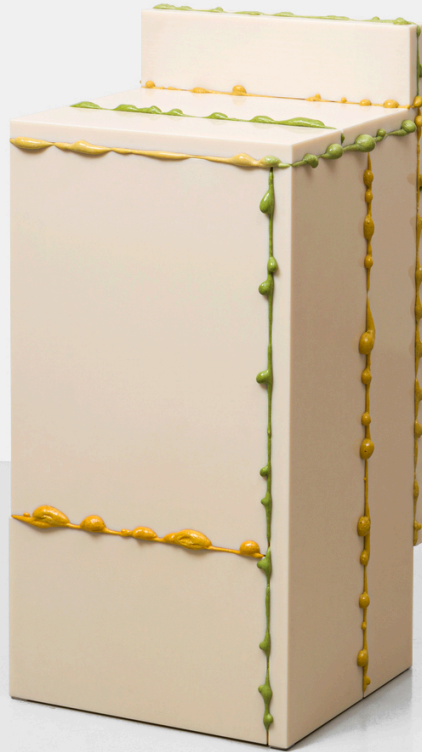

SIDE GALLERY

DONGHOON SOHN

Bar Stool

From "BSP" series
Manufactured by Donghoon Sohn
Produced for Side Gallery
Seoul (Korea), 2021
By product, solvent, plastic

Measurements

43 cm x 43 cm x 83 cm (seat height)
94.5 cm total height
16,92 in x 16,92 in x 32, 67 in x 37,2 in

Edition

Unique Piece

Concept

Defined by the exploration of new possibilities, Sohn's design process is a combination of planned processes and imminent variables. The B.S.P series, is a collection derived from researching different ways to incorporate byproducts of the design process into the final work. The name of the series was inspired by the abbreviation of the B.L.T club sandwich. B.S.P stands for byproduct, Solvent, Plastic, the three materials used to create the collection. Although the series is largely made of virgin plastic blocks, instead of being held together by glue or resin, the blocks are stuck together by the use of acrylonitrile butadiene styrene (ABS plastic), a byproduct of the of the numerous design prototypes made during the 3D printing process. The byproduct takes the form of plastic flakes, which dissolve in a little amount of solvent due their large surface area, relative to their volume. These flakes dissolve quickly in ethanol, before they can be mixed with different coloured powders, forming a technicoloured glue which once again solidifies whilst pressing it between the slabs, causing it to ooze out between the plastic blocks like melted cheese.