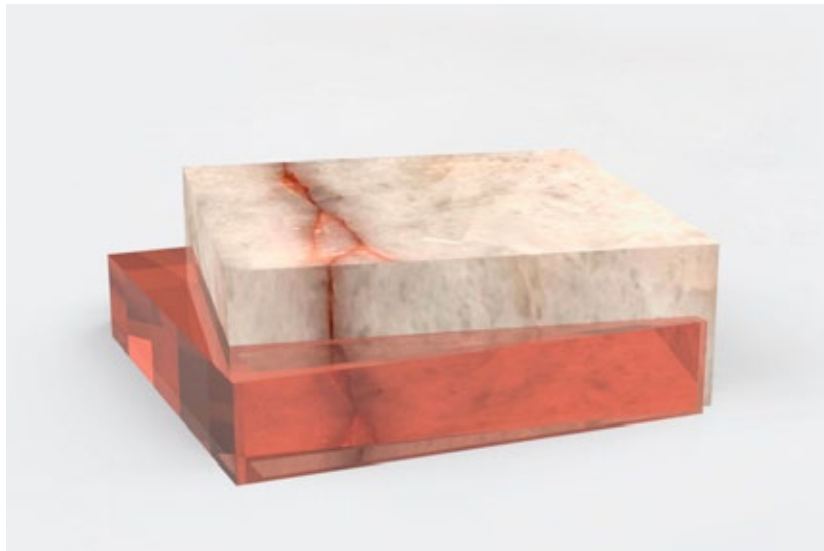

SIDE GALLERY

80 Enric Granados
08008 Barcelona

+34 931 621 575
+34 653 238 311

info@side-gallery.com

www.side-gallery.com

SABINE MARCELIS (1985-)

Coffee table

From the series "Stacked"

Manufactured by Sabine Marcelis

Produced in exclusive for SIDE GALLERY

Rotterdam, The Netherlands 2019

High polished single cast resin, onyx

Measurements

140 cm x 140 cm x 40h cm.

55,11 in x 55,11 in x 15,74h in.

Also available in custom sizes and colors

Edition

Limited edition of 3 + 1 Artist Proof

Bio

Sabine Marcelis is a designer living and working in Rotterdam the Netherlands.

Raised in New Zealand, she studied industrial design for two years at Victoria University of Wellington, and continued her studies at the Design Academy Eindhoven, where she graduated in 2011. Since graduating, she has been operating Studio Sabine Marcelis, working within the fields of product, installation and spacial design with a strong focus on materiality. Her work is characterised by pure forms which highlight material properties.