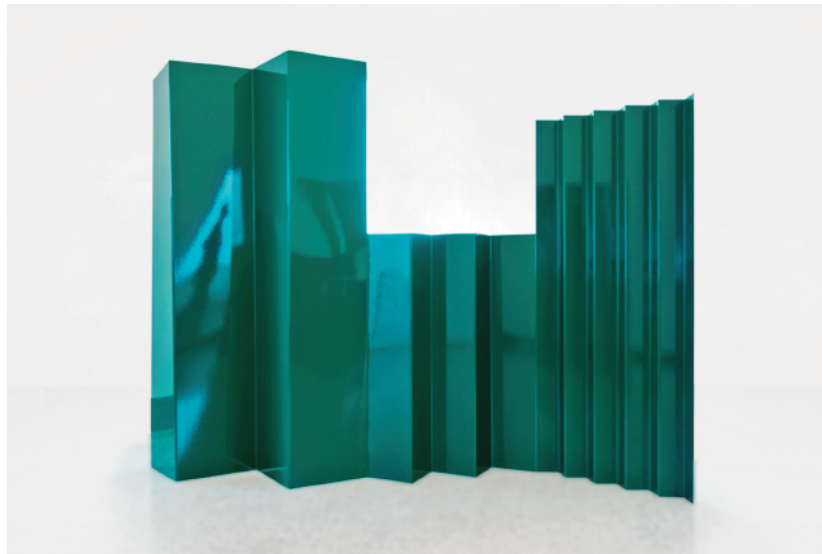

## MULLER VAN SEVEREN

Screen/Room divider  
From the series "Fireworks"  
Manufactured by Muller Van Severen  
Belgium, 2018  
Lacquered steel

### Measurements

224 cm x 55 cm x 170h cm  
88,18 in x 21,65 in x 66,92h in