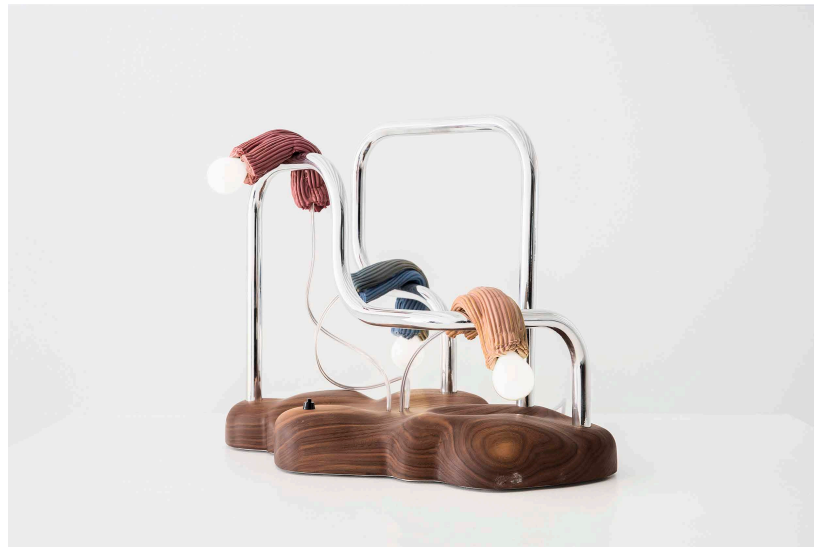

SIDE GALLERY

80 Enric Granados
08008 Barcelona

+ 34 931 621 575
+34 653 238 311

info@side-gallery.com

www.side-gallery.com

JAMES SHAW

Woodmetalplastic Lamp

Manufactured by James Shaw

Produced for SIDE GALLERY

London, 2019

Walnut, polished aluminium, post-consumer HDPE

Measurements

50 cm x 30 cm x 43 h cm

19.68 in. x 11.81 in. x 16.92 h in.

Edition

Unique piece