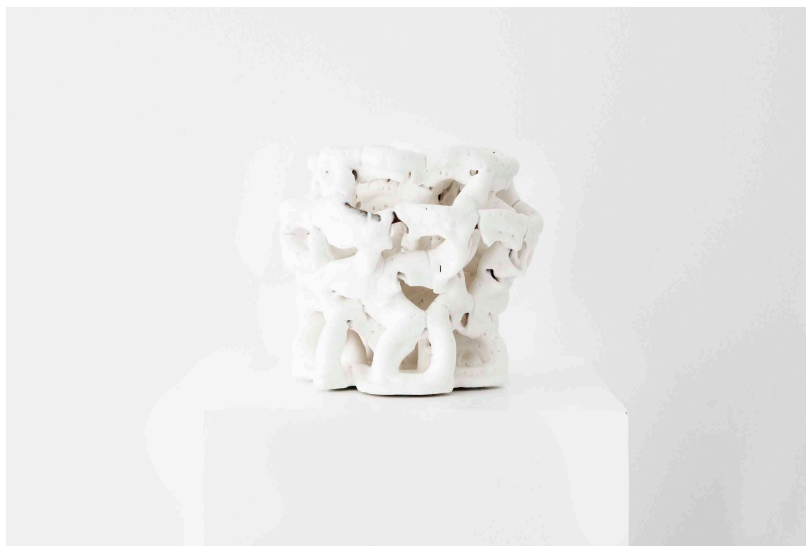

SIDE GALLERY

80 Enric Granados
08008 Barcelona

+ 34 931 621 575
+34 653 238 311

info@side-gallery.com

www.side-gallery.com

BENTE SKJØTTGAARD (1961-)

White cloud lamp no 1747 and 1748

Manufactured by Bente Skottgaard
Produce in exclusive for SIDE GALLERY
Frederiksberg, Denmark, 2019
Stoneware and glaze Light bulb with wire

Measurements

Ø31 cm x 26 h cm / Ø12.20 in. x 10.23 h in.
Ø28 cm x 25 h cm / Ø11.02 in. x 9.84 h in.

Edition

Unique piece

Bio

Bente Skjøttgaard (b.1961) makes highly textured ceramic sculptures with an aura of equal parts toughness and her sense for an underlying poetic delicacy. She is constantly testing the performing abilities of the raw materials, the works relying on both her fresh, sketchy approach to modelling in the wet clay and the unpredictability of her firings with glazes at high temperatures. Out of her immediate control, the materials are left in the kiln to perform on the basis of her previous experiences and her infinite curiosity for new unexpected results. Bente Skjøttgaard keeps adding new highly personal chapters to the infinite story that culture and nature share, whilst continuing her exploration of ceramic possibilities.