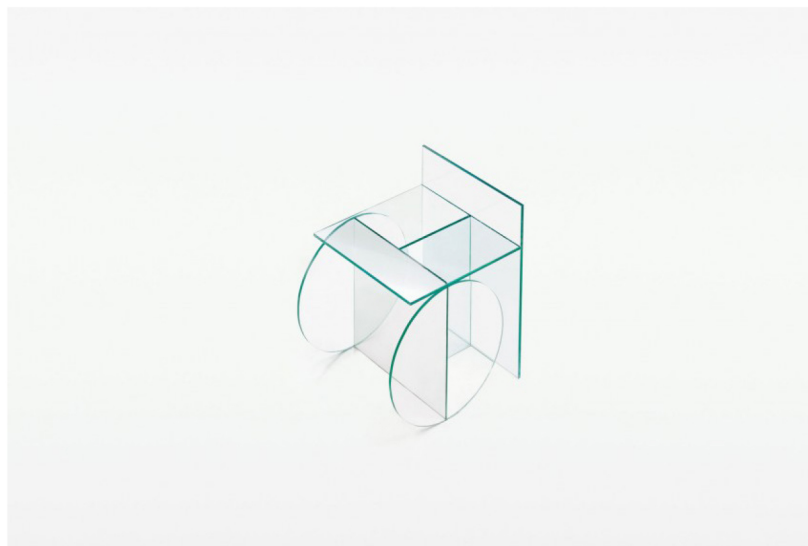

## **GUILLERMO SANTOMÁ (1984-)**

Glass chair model 2  
Manufactured by Guillermo Santomá  
Barcelona, 2016  
Edition SIDE GALLERY

### **Measurements**

60 cm x 70 cm x 80h cm.  
23,62 in x 27,55 in x 31,49h in.

### **Details**

Pieces of glass and mirror united by ultraviolet.  
Unique piece