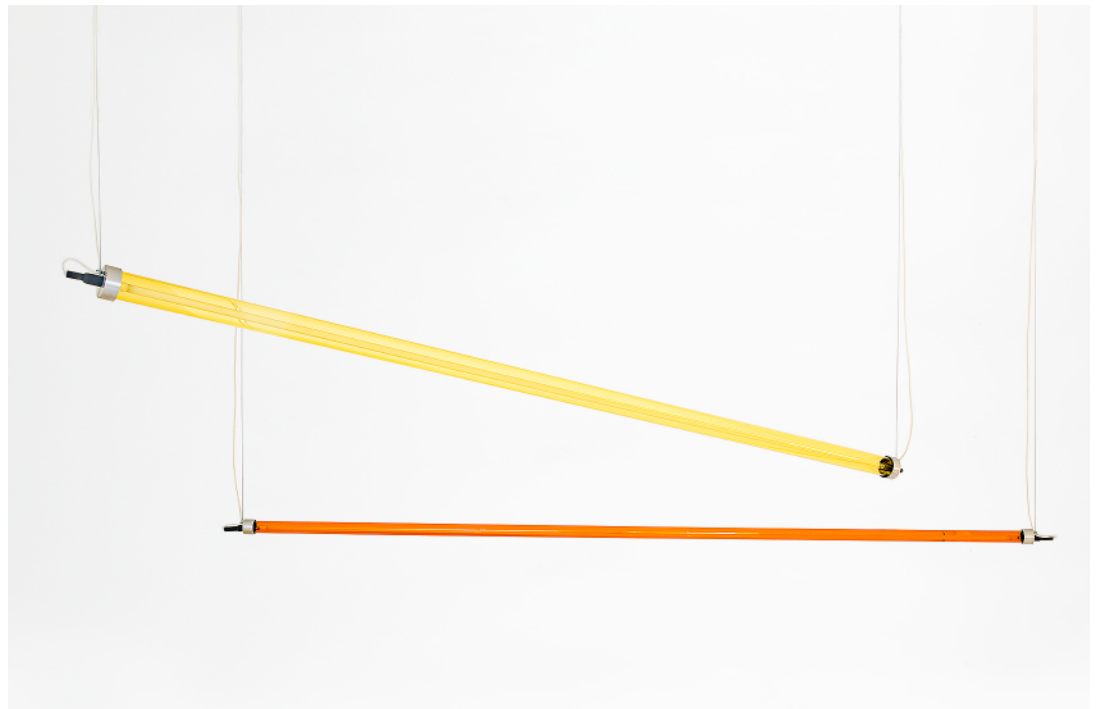

## **SABINE MARCELIS**

Horizontal Yellow Long  
Manufactured by Sabine Marcelis Studio  
Rotterdam, 2017  
Colored glass tube in yellow, white neon

Measurements  
190 cm x 6 cmØ  
74,80 in x 2,36in Ø