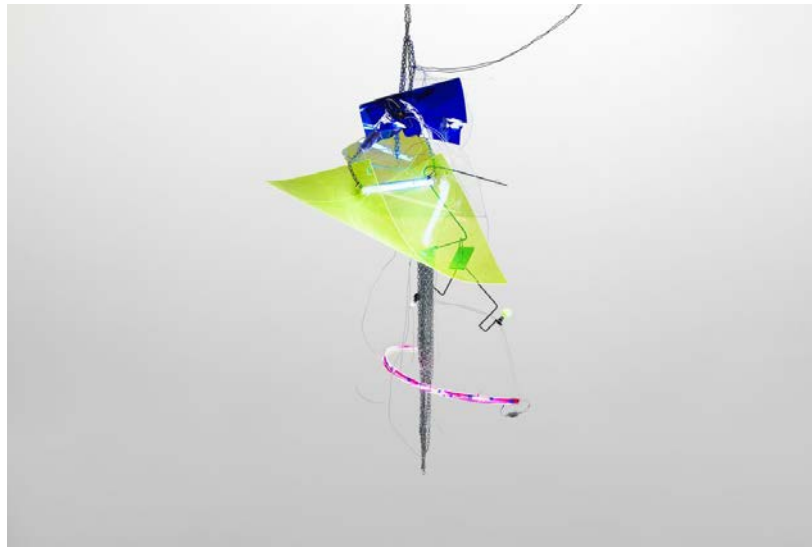

SIDE GALLERY

80 Enric Granados
08008 Barcelona

+ 34 931 621 575
+34 653 238 311

info@side-gallery.com

www.side-gallery.com

GUILLERMO SANTOMÁ (1984-)

Chandelier model 6

Manufactured by Guillermo Santomá
Edition SIDE GALLERY
Barcelona, 2018
Steel sheet, aluminium, methacrylate, light bulbs

Measurements

130 cm x 120 cm x 220 h cm.
51,18 in x 47,24 in x 86,61 h in.

Details

Unique piece

Biography

Guillermo Santomá is a designer living and working in Barcelona. Born in 1984, after get a MA in design from Elisava Barcelona, Santomà attracted attention to his work after his total transformation of Casa Horta – an architectonic, artistic intervention in a traditional horta-house from the beginning of the 20th century. Santomà places himself somewhere in-between architecture and design and creates complete environments for his work to act in.