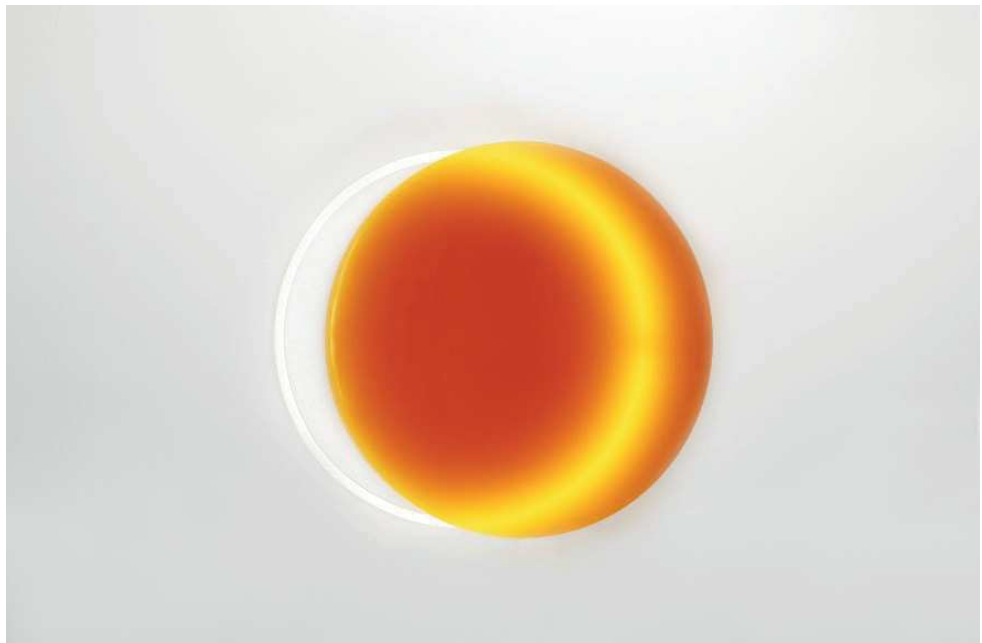

SIDE GALLERY

80 Enric Granados
08008 Barcelona

+ 34 931 621 575
+34 653 238 311

info@side-gallery.com

www.side-gallery.com

SABINE MARCELIS

Wall lamp

From the series "Voie Light".

Manufactured by Sabine Marcelis

Rotterdam 2016

Glass neon light tube, high polished polyester gold resin

Measurements

72 cm x 7 cm x 67h cm.

28,34 in x 2,7 in x 26,3h in

Edition

Edition of 5 exemplaries

Details

Other colors available

Process

The 'voie' light series is the result of an investigation into the manipulation of light-paths. Having chosen neon as the primary light source, the designed objects create an interception on the path the light follows through the addition of a singular extra material.

The addition of cast polyester resin diffuses the light path and in turn uses the light source to enhance the colour properties within the resin. A new moment is created when this mutually beneficial relationship is formed between materials, defining the unique properties of each where the two meet.