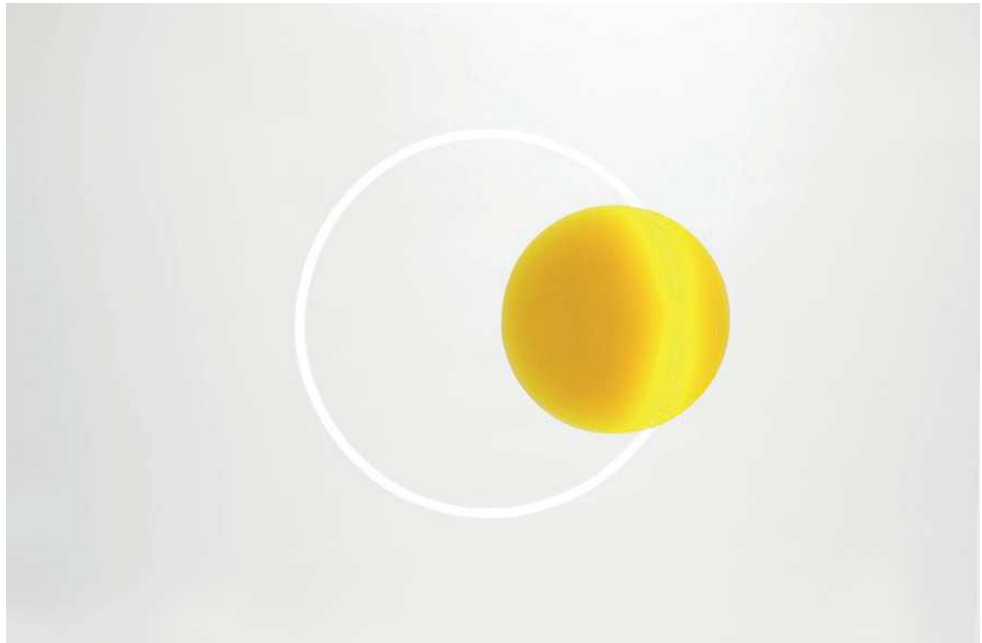

## **SABINE MARCELIS**

Wall lamp series "Voie".  
Manufactured by Sabine Marcelis  
Rotterdam 2016  
Deep purple resin and neon

Produced for SIDE GALLERY  
Edition of 5 exemplaries.

Measurements  
88 Ø cm.  
34,64 Ø in.

The 'voie' light series is the result of an investigation into the manipulation of light-paths. Having chosen neon as the primary light source, the designed objects create an interception on the path the light follows through the addition of a singular extra material.

The addition of cast polyester resin diffuses the light path and in turn uses the light source to enhance the colour properties within the resin. A new moment is created when this mutually beneficial relationship is formed between materials, defining the unique properties of each where the two meet.