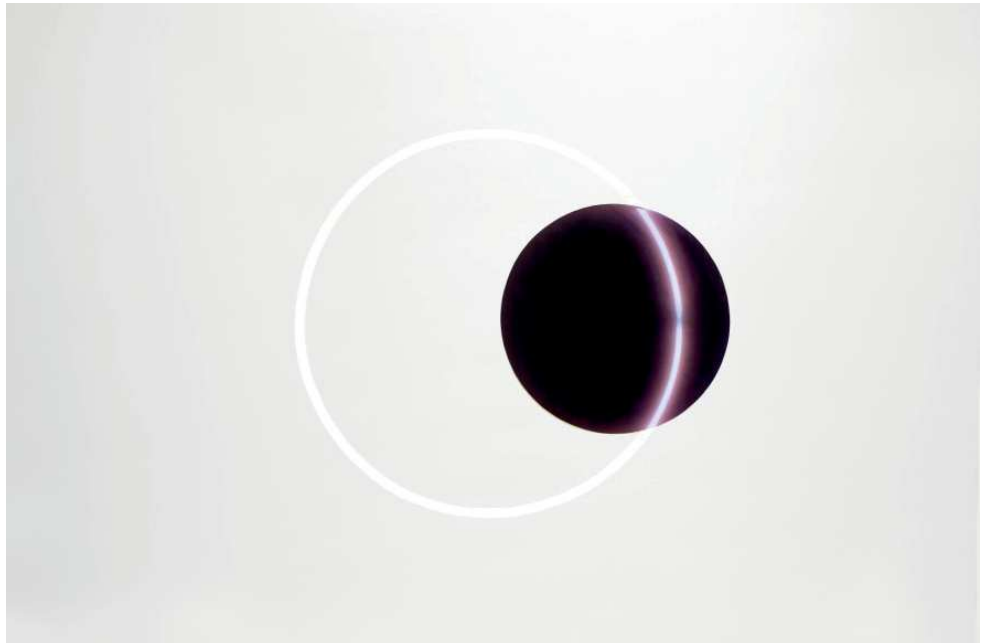

## **SABINE MARCELIS**

Wall lamp series "Voie".  
Manufactured by Sabine Marcelis  
Rotterdam 2016  
Deep purple resin and neon

Produced for SIDE GALLERY  
Edition of 5 exemplaries.

Measurements  
88 Ø cm.  
34,64 Ø in.

The 'voie' light series is the result of an investigation into the manipulation of light-paths. Having chosen neon as the primary light source, the designed objects create an interception on the path the light follows through the addition of a singular extra material.

The addition of cast polyester resin diffuses the light path and in turn uses the light source to enhance the colour properties within the resin. A new moment is created when this mutually beneficial relationship is formed between materials, defining the unique properties of each where the two meet.