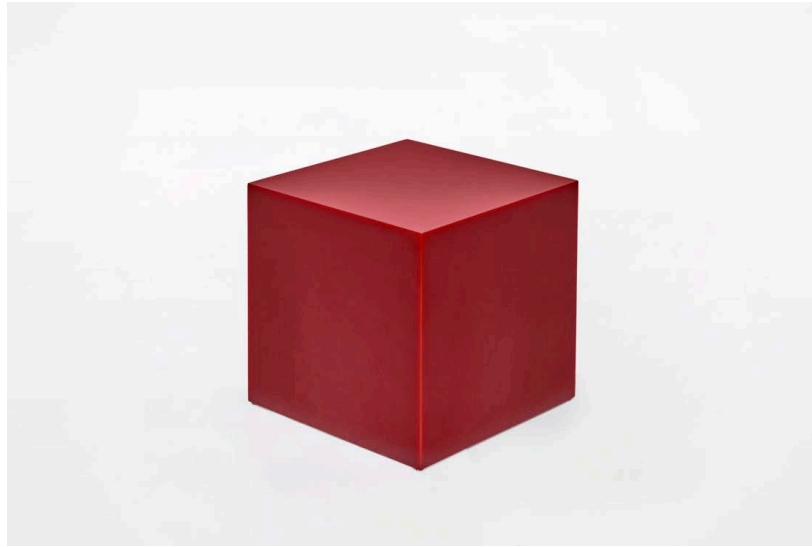

SIDE GALLERY

80 Enric Granados
08008 Barcelona

+ 34 931 621 575
+34 653 238 311

info@side-gallery.com

www.side-gallery.com

SABINE MARCELIS (1984 –)

Tomato Candy cube

From the series “Candy Cubes”
Manufactured by Sabine Marcelis
Produced for SIDE GALLERY
Rotterdam, The Netherlands 2017
High polished single cast resin.

Measurements

60 cm x 60 cm x 30h cm.
23,62 in x 23,62 in x 11,81h in.

50 cm x 50 cm x 50h cm.
19,68 in x 19,68 in x 19,68h in.

60 cm x 60 cm x 60h cm.
23,62 in x 23,62 in x 23,62h in.

Also available in custom sizes.

Concept

Seemingly solid objects with a magical glowing edge.
The unique translucent and highly polished properties of the cast resin give a magical effect to these multifunctional pieces.

Bio

Sabine Marcelis is a designer living and working in Rotterdam the Netherlands.