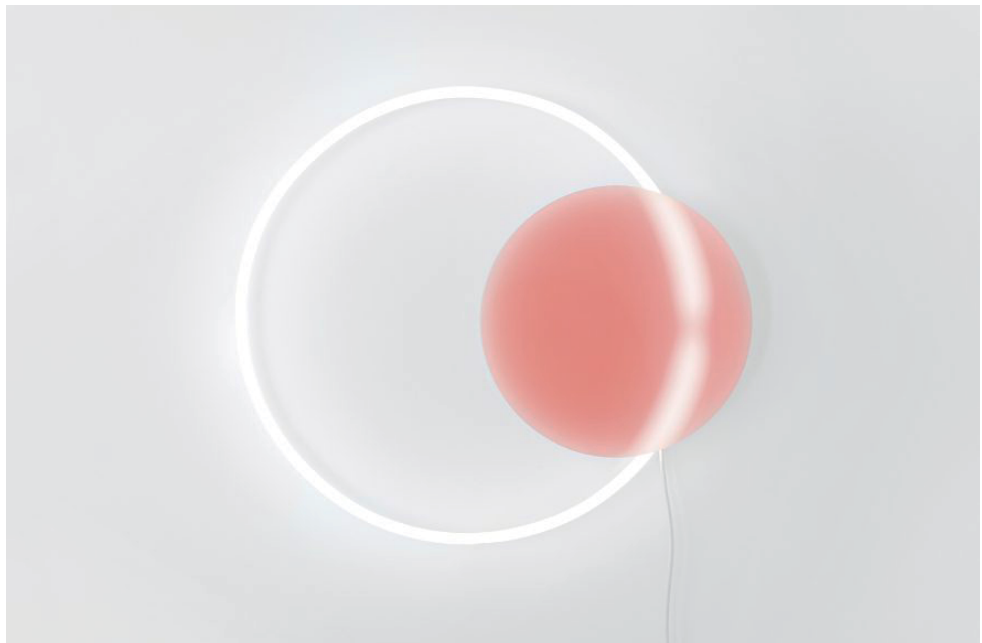

SIDE GALLERY

80 Enric Granados
08008 Barcelona

+ 34 931 621 575
+34 653 238 311

info@side-gallery.com

www.side-gallery.com

SABINE MARCELIS

Wall lamp
From the "Voie light Series"
Manufactured by Sabine Marcelis
Produced for SIDE GALLERY
Rotterdam, The Netherlands 2017
Pink resine and neon

Edition
Limited edition of 5 exemplaries.

Measurements
88 Ø cm.
34,64 Ø in.

The 'voie' light series is the result of an investigation into the manipulation of light-paths. Having chosen neon as the primary light source, the designed objects create an interception on the path the light follows through the addition of a singular extra material.

The addition of cast polyester resin diffuses the light path and in turn uses the light source to enhance the colour properties within the resin. A new moment is created when this mutually beneficial relationship is formed between materials, defining the unique properties of each where the two meet.